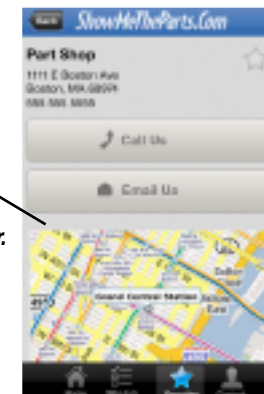

"Where-To-Buy" feature works with your mobile device's GPS to give you the nearest parts supplier.