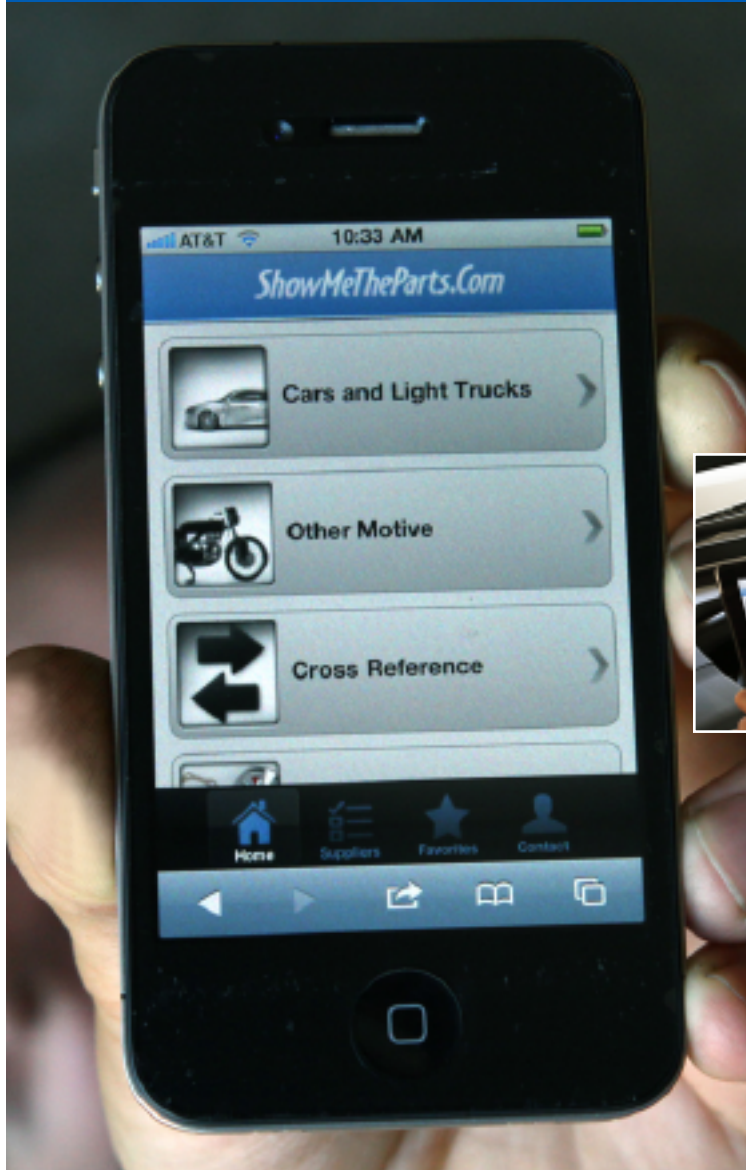

ShowMeTheParts-Mobile: It's the game-changer for parts look up technology.

It's the new Mobile App from

ShowMeTheParts.Com

At ShowMeTheParts.Com we continuously find innovative ways to improve our parts look up technology. After extensive research and development, we are proud to introduce our revolutionary **ShowMeTheParts-Mobile**.

This easy to use App allows for on-the-site parts look up. This means that you can go directly from setting down the phone to picking up the wrench.

Best of all, **ShowMeTheParts-Mobile** is **FREE!** You can download it today from any of the major mobile app stores. It is compatible with Apple iPhones and iPads as well as all Android enabled devices.

It's free. It's simple to use. And it delivers a world of information to the palm of your hand.

ShowMeTheParts-Mobile was designed by people who know the parts business inside out. So the interface is intuitive, and easy to use.

This remarkable new app can help you:

- Determine interchangeability.
- Check local availability.
- Give you access to installation instructions and diagrams.
- Show you part photographs.

There's even our popular "Where-To-Buy" feature that can hook you up with the nearest and most convenient places to order your parts.